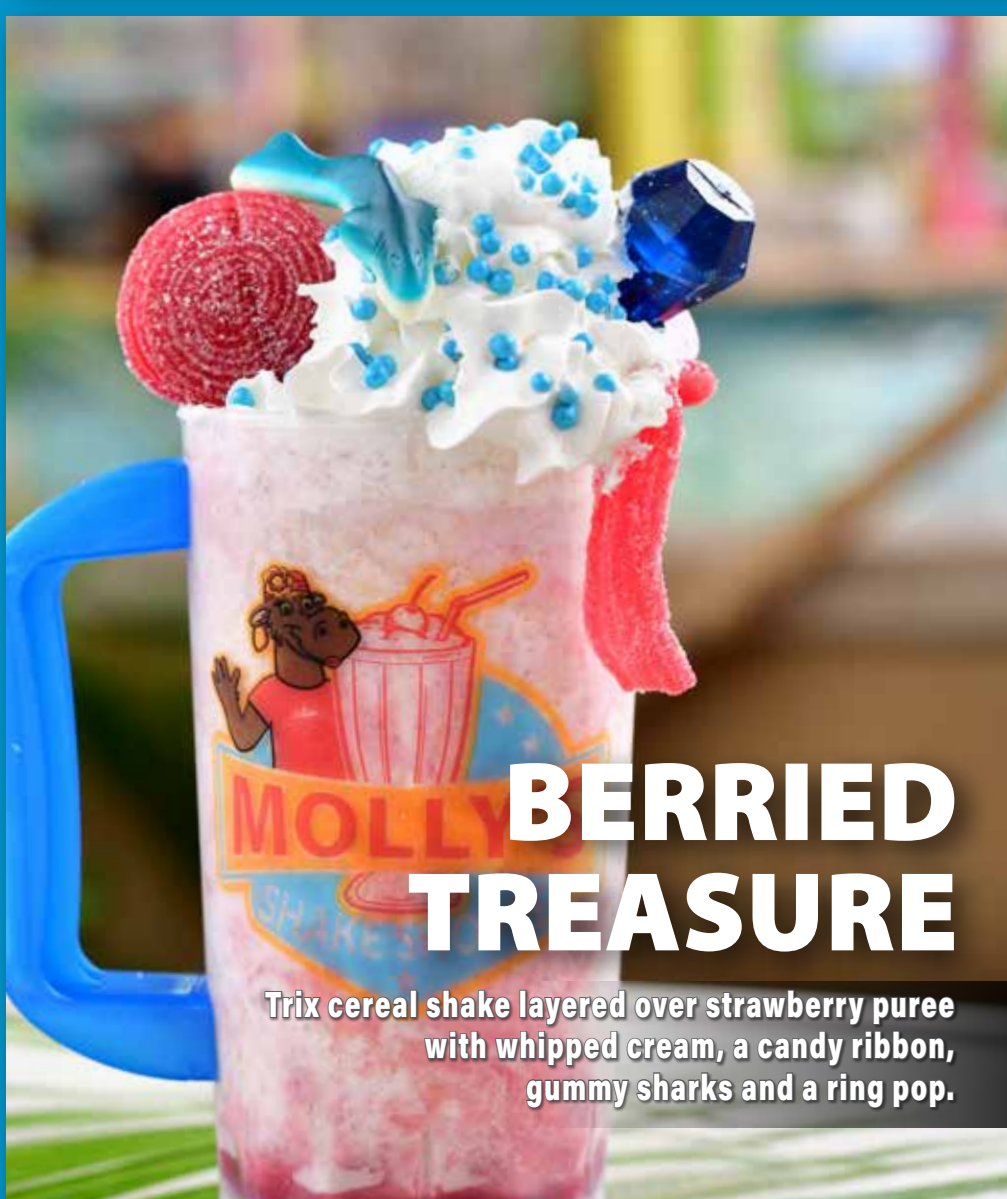

CLASSIC VANILLA SHAKES

WITH A **MODERN
TWIST**

DREAMSICLE

Vanilla-Orange shake with whipped cream, rock candy, fresh orange, orange cane and sugar pearls.

COOCOO FOR COCOA

Chocolate Cocoa Puff cereal shake with whipped cream, Oreo crumbles, Cocoa Puffs and a chocolate donut topped with chocolate syrup.

BIRTHDAY CAKE

Cake Batter shake with whipped cream, sprinkles, gummy bears, and an iced cupcake.

WAKE 'N SHAKE

Maple Cinnamon Toast Crunch cereal shake with whipped cream, gummy fried eggs, bacon lollipop and a waffle topped with maple syrup.

COOKIE MONSTER

Vanilla shake with whipped cream, Oreo crumbles, Cookie Crisp cereal, cookie dough bites and a pirouette cookie.

BERRIED TREASURE

Trix cereal shake layered over strawberry puree with whipped cream, a candy ribbon, gummy sharks and a ring pop.

COTTON CANDY

Cotton Candy shake with whipped cream, candy ribbons, cotton candy cane and sugar on top.

**TOPPINGS MAY VARY
BASED ON PRODUCT AVAILABILITY**